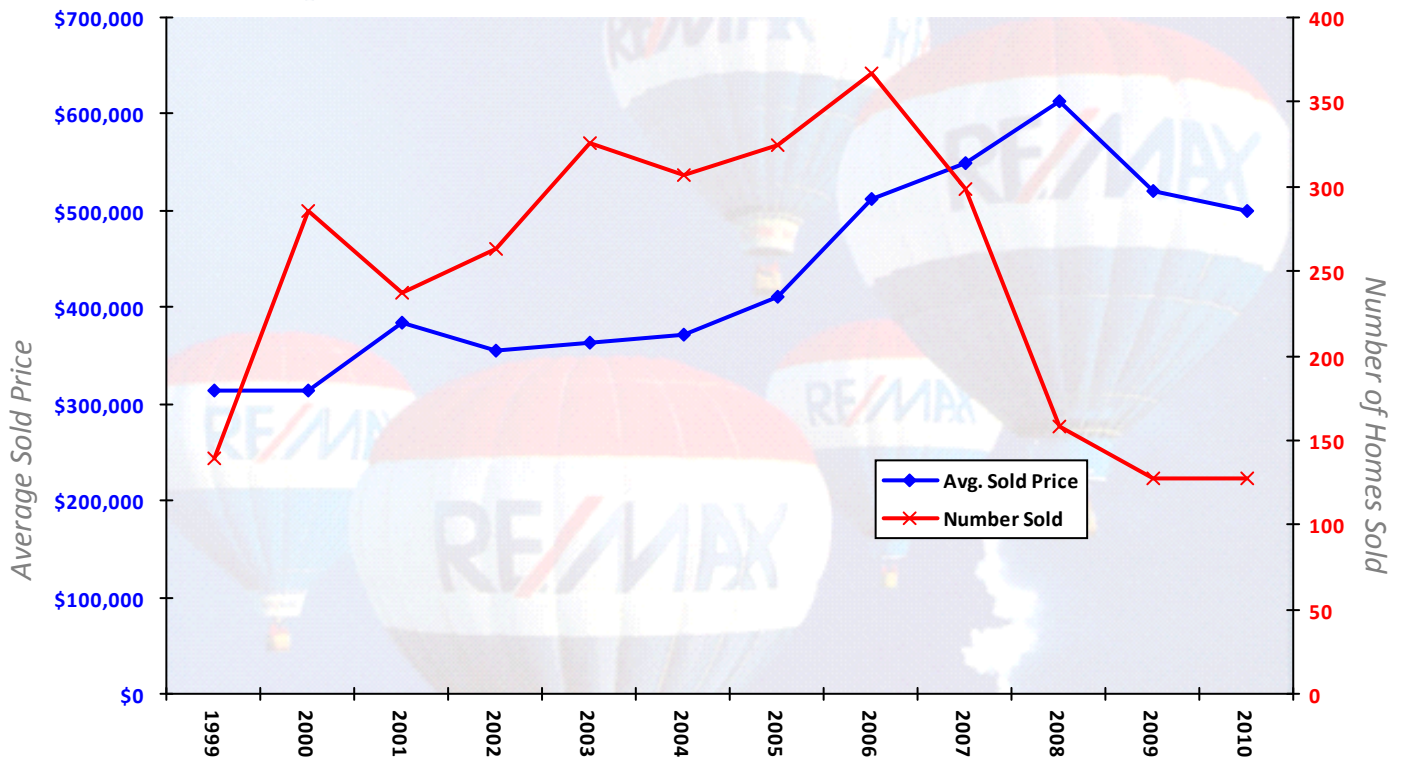

Average Sold Price Townhomes Jan. 2011

Average Townhome Sold Price & Number Sold 1999 - 2010

Sold Townhome Sales at a Glance...

2010

Average Sold Price

\$499,803

-3.8%
09vrs10

127 Sold in 2010

Average Days to Sell — 193

Summit County

Percent of Market by 2010 Sold Prices