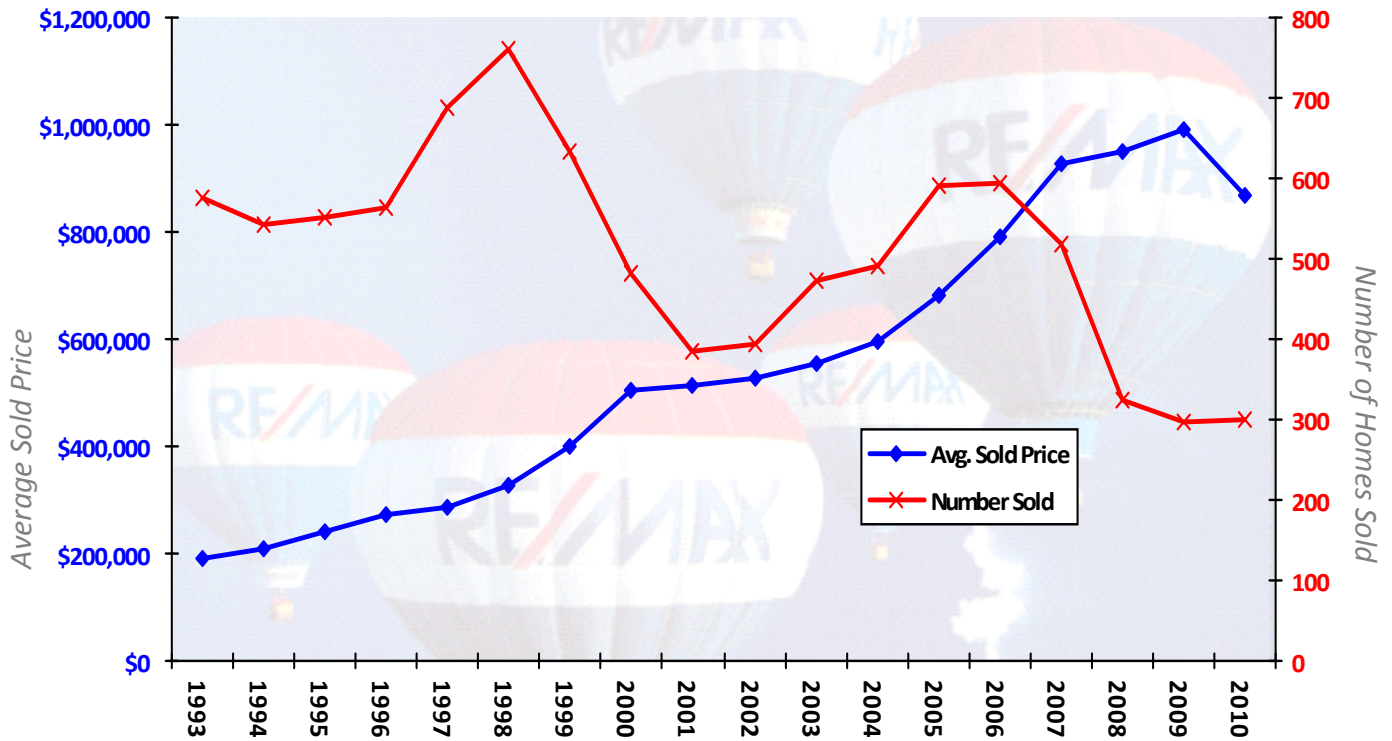

Average Sold Price

Single Family Homes

Jan. 2011

Average Single Family Home Sold Price & Number sold 1993 - 2010

Sold Single Family Home

Sales at a Glance...

2010

Average Sold Price

\$866,693

-12.62%
09vrs10

301 Sold in 2010

Average Days to Sell a Home—261

Summit County

Percent of Market by 2010 Sold Prices